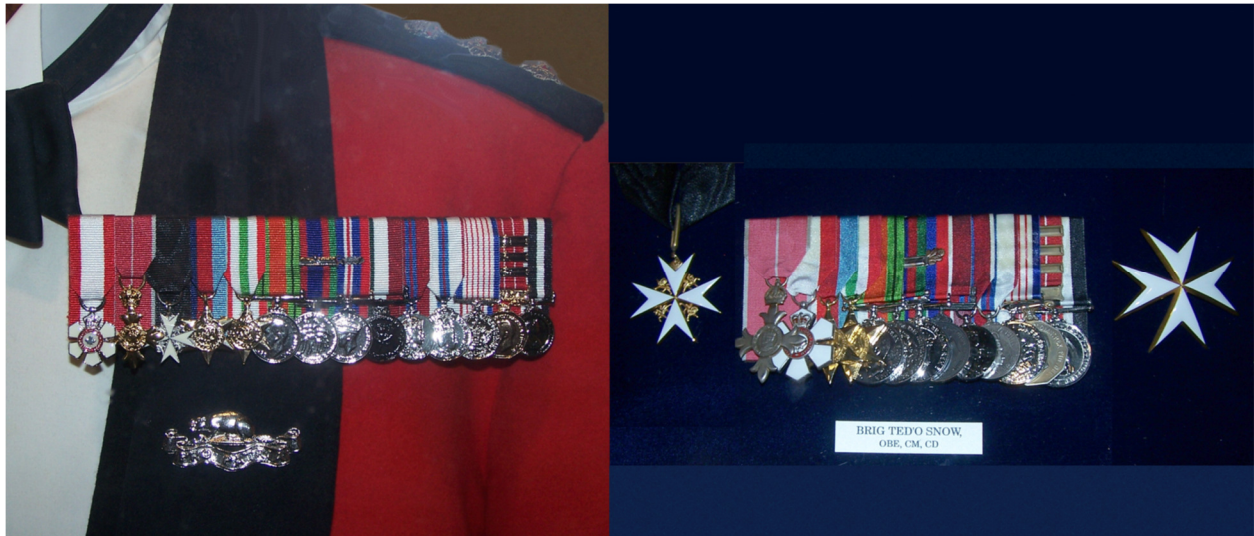

CG	NAME	RANK	UNIT	DECORATIONS	/
30/06/45	SMITH, Allan Turner	LCol	RCOC	OBE	
23/12/44	SMITH, George Washington	LCol	RCE	OBE ED	
17/03/45	SMITH, Gerald Lucian Morgan	LCol	RCAMC	(Korea CBE) OBE (OstJ)	
09/01/43	SMITH, James Desmond Blaise	LCol	CAC – RCD	(CBE DSO) OBE	
08/01/44	SNEATH, Paul Alfred Turner	LCol	RCAMC	OBE	
15/06/46	SNOW, Thomas Eric	Colonel	CIC – PPCLI	(CM) OBE (KStJ CD)	
15/06/46	SOLANDT, Oramond McKillop	Colonel	GL	OBE	
10/06/44	SPANKIE, Donald Frederick	A/Col	CIC	(CM) OBE	
30/12/44	SPARLING, John Laurence	LCol	RCASC	OBE	
15/06/46	SPENCER, George Hylton	LCol	RCE	OBE	
15/06/46	SPRANGE, Arthur Phillip	LCol	CMSC	OBE DCM	
10/06/44	SPRAGGE, John Godfrey	LCol	CIC – QORC	(DSO) OBE	
05/01/46	STACEY, Charles Perry	Colonel	GL - Historian	(OC) OBE	
28/04/45	STEVENSON, John Archibald	Major	Cdn Provost Corps	OBE	
25/01/47	STEWART, Arthur Robert	LCol	RCA	OBE	
15/12/45	STEWART, Gordon Charles	LCol	CAC - ER	OBE ED	
28/04/45	STEWART, James Alexander	Major	RCEME	OBE	
08/01/44	STIRRETT, Gordon Park	LCol	RCE	OBE ED	
06/01/45	ST.LAURENT, Lucien Joseph	LCol	CIC	OBE ED	
10/06/44	ST.LOUIS, Archie Romuald	Colonel	RCCS	OBE	
05/06/43	STORMS, Douglas Hinch	LCol	RCE	(CBE) OBE MC	
05/01/46	STRATHY, James Gowan Kirkpatrick	Colonel	GL	OBE	
15/12/45	STRICKLAND, Philip Wheaton	LCol	CIC	DSO OBE	
15/12/45	STURDY, John Hislop	LCol	RCAMC	OBE	
05/01/46	SUTHERLAND, William Evan	A/LCol	RCASC	OBE	
06/01/45	SWAN, William George	Colonel	RCE - Eng Pacific	DSO OBE	

Miniatures - Colonel Thomas Eric SNOW, CM, OBE, KStJ, CD, PPCLI – Full Size