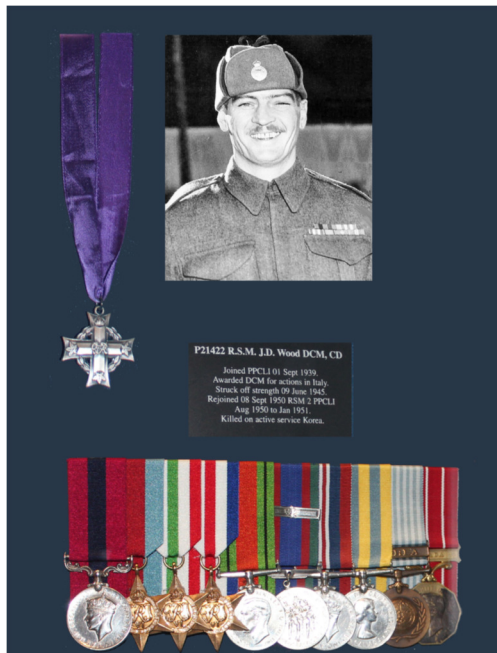

**DISTINGUISHED CONDUCT MEDAL (DCM) to the Canadian Army
World War II**

CG	Name	Rank	Number	Corps	Unit	Decorations	/
1945/02/17	THOMPSON, Keith Philbrock	Sergeant	K53228	CIC	- SHC	Italy	DCM
1945/02/10	THOMPSON, Lorne George	Sergeant	K77454	CIC	- RRR	NWE	DCM
1945/10/10	TUTTLE, James Gordon	Sergeant	D81688	CAC	- 14th Hussars	NWE	DCM
1945/01/20	TOWNSEND, John Franklin	A/Sergeant	L13235	CAC	- 14th Hussars	NWE	DCM
1945/10/10	TURNBULL, Allan Frederick	WO2 – CSM	D82922	CIC	- BWC	NWE	DCM
1945/03/24	TUTTLE, Norman Eugene	A/Corporal	A50218	CIC	- HLIC	NWE	DCM
1944/09/30	UPTON, Daniel Earl	WO2 – CSM	G18024	CIC	- C&YR	Italy	(MBE) DCM
1945/01/20	VAN HENDLE, Marcel Octave +	Lance Sergeant	A102717	CIC	- H&PER	Italy	DCM
1944/03/11	WHITESIDE, Robert Baden	Sergeant	M16475	CIC	- LER	Italy	DCM
1942/12/26	WICHTACZ, Harry	Private	B37767	CIC	- RHLI	Dieppe	DCM
1945/02/17	WOOD, James Deans	A/WO2	P21422	CIC	- PPCLI	Italy	DCM
1945/02/	YEATES, Albert Edward	Lance Sergeant	D15060	RCE	- 16 CF Coy	NWE	DCM

**DISTINGUISHED CONDUCT MEDAL (DCM) to a Canadian in the British Army
World War II**

CG	Name	Rank	Number	Corps	Unit	Decorations	/
	Clark, G. Harry ("Nobby")	Private		RASC	- Later RCE		DCM

=====